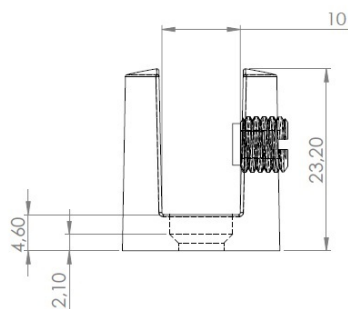

PRODUCT SHEET

Description:

Shelf Support Cylindrical, CPL, \varnothing 20mm, Glass Thickness 8-10mm

Item number:

22.02.210-1

Units	Box	Carton	HS Code	Barcode
Pcs.	1	500	8302420090	
				5704866078948

SISO A/S