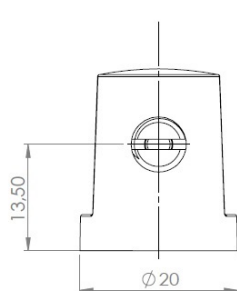

PRODUCT SHEET

Description:

Shelf Support Cylindrical, CPL, \varnothing 20mm, Glass Thickness 8-10mm

Item number:

22.02.210-1

Units	Box	Carton	HS Code	Barcode
Pcs.	1	500	8302420090	
				5704866078948

SISO A/S